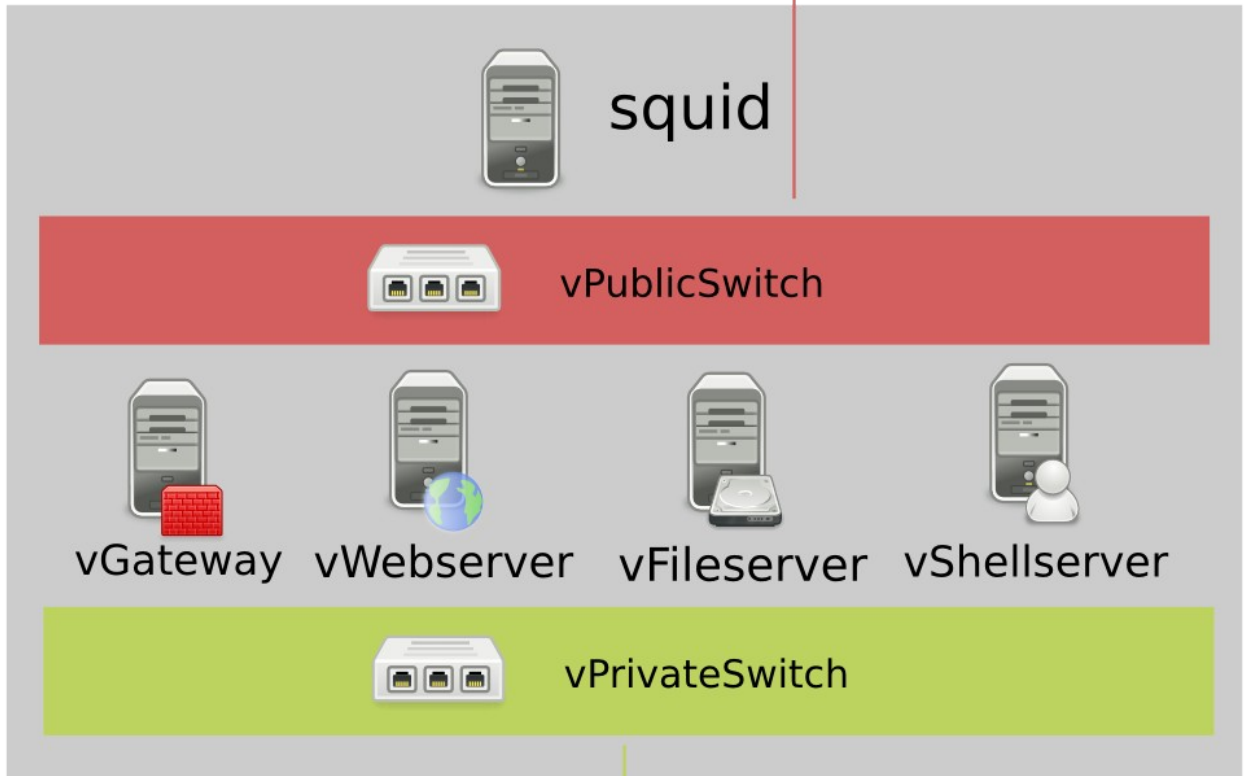

terminal

KHK

pdu

swan

targa

management